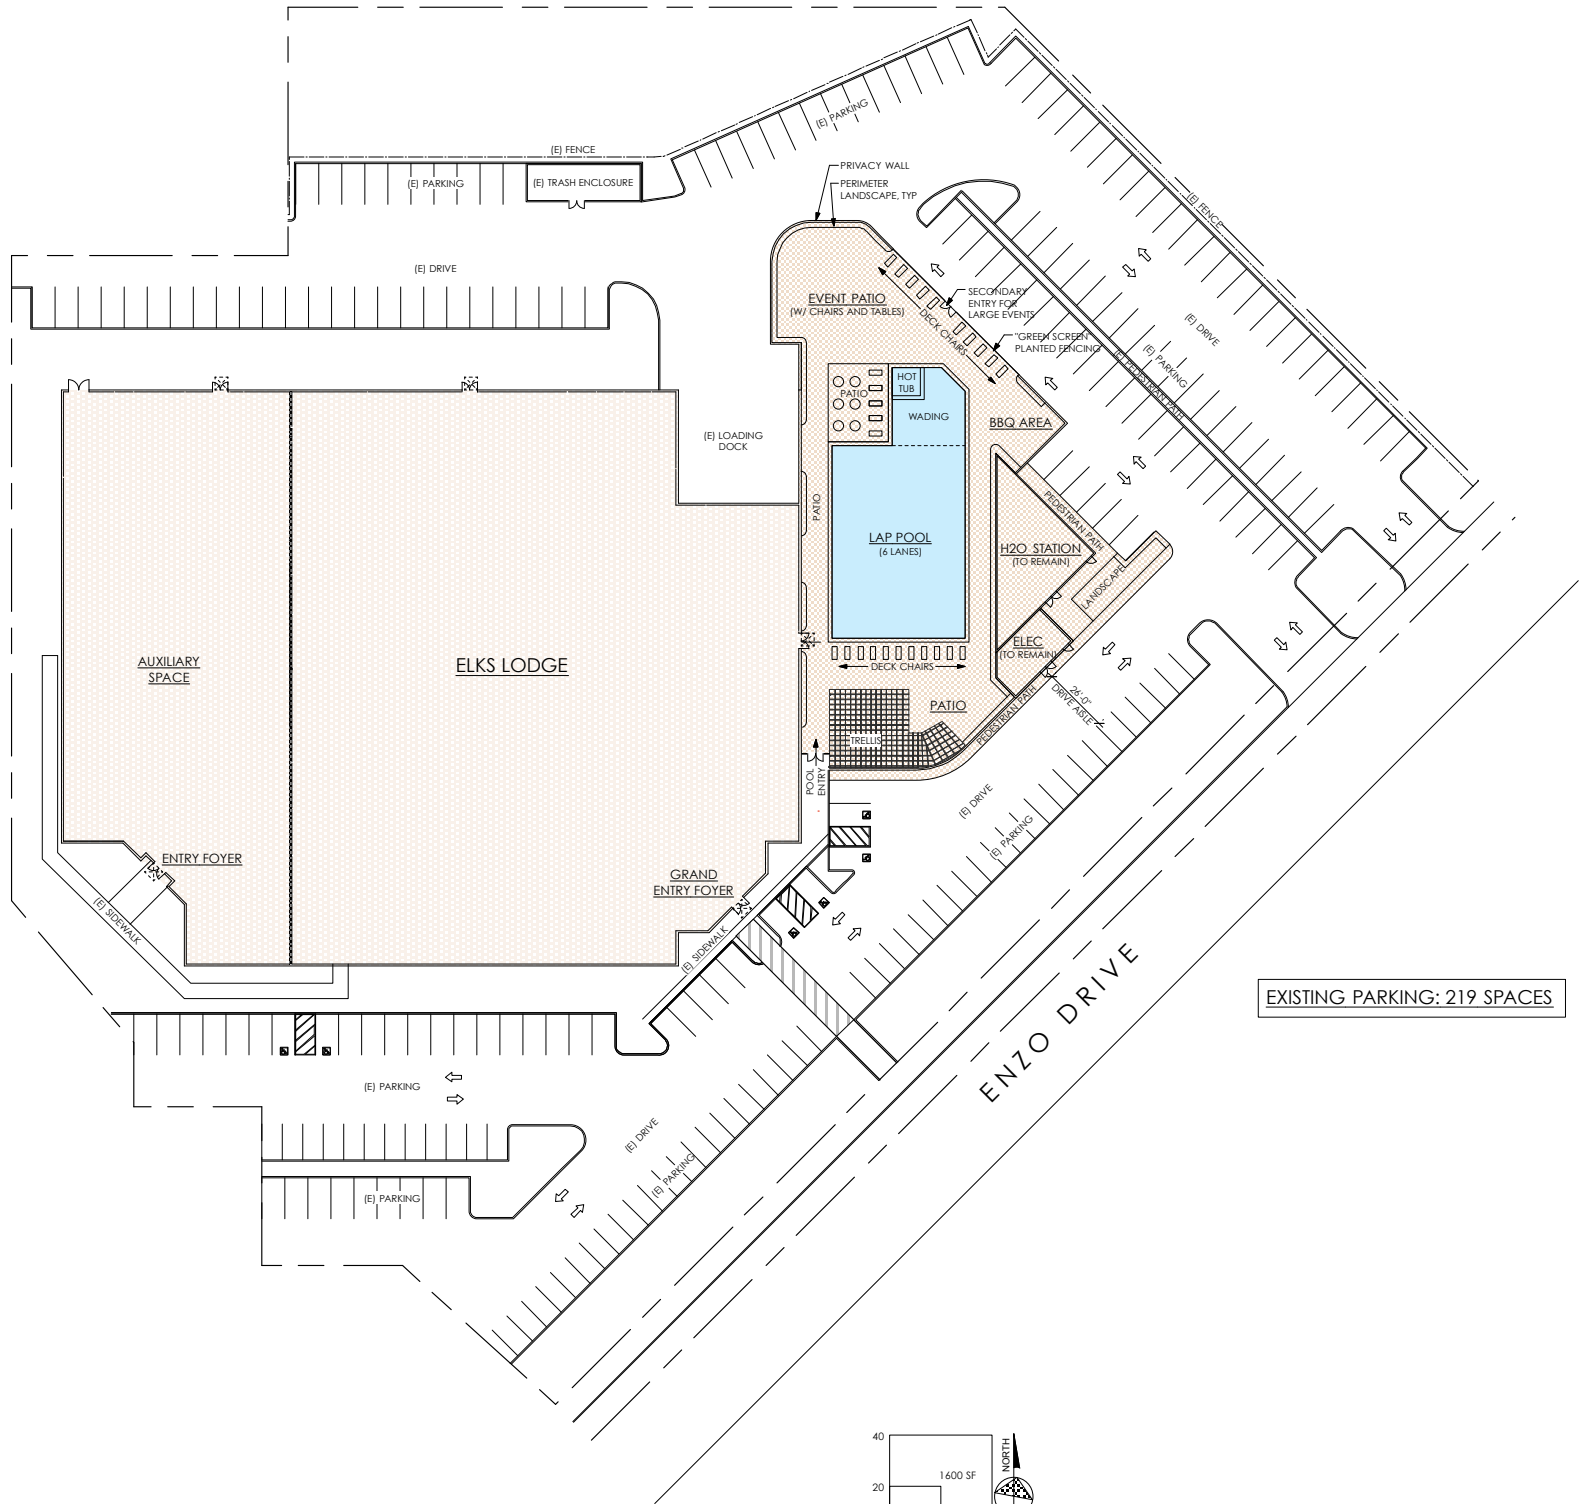

COYOTE CREEK

PROPOSED SCHEMATIC SITE PLAN